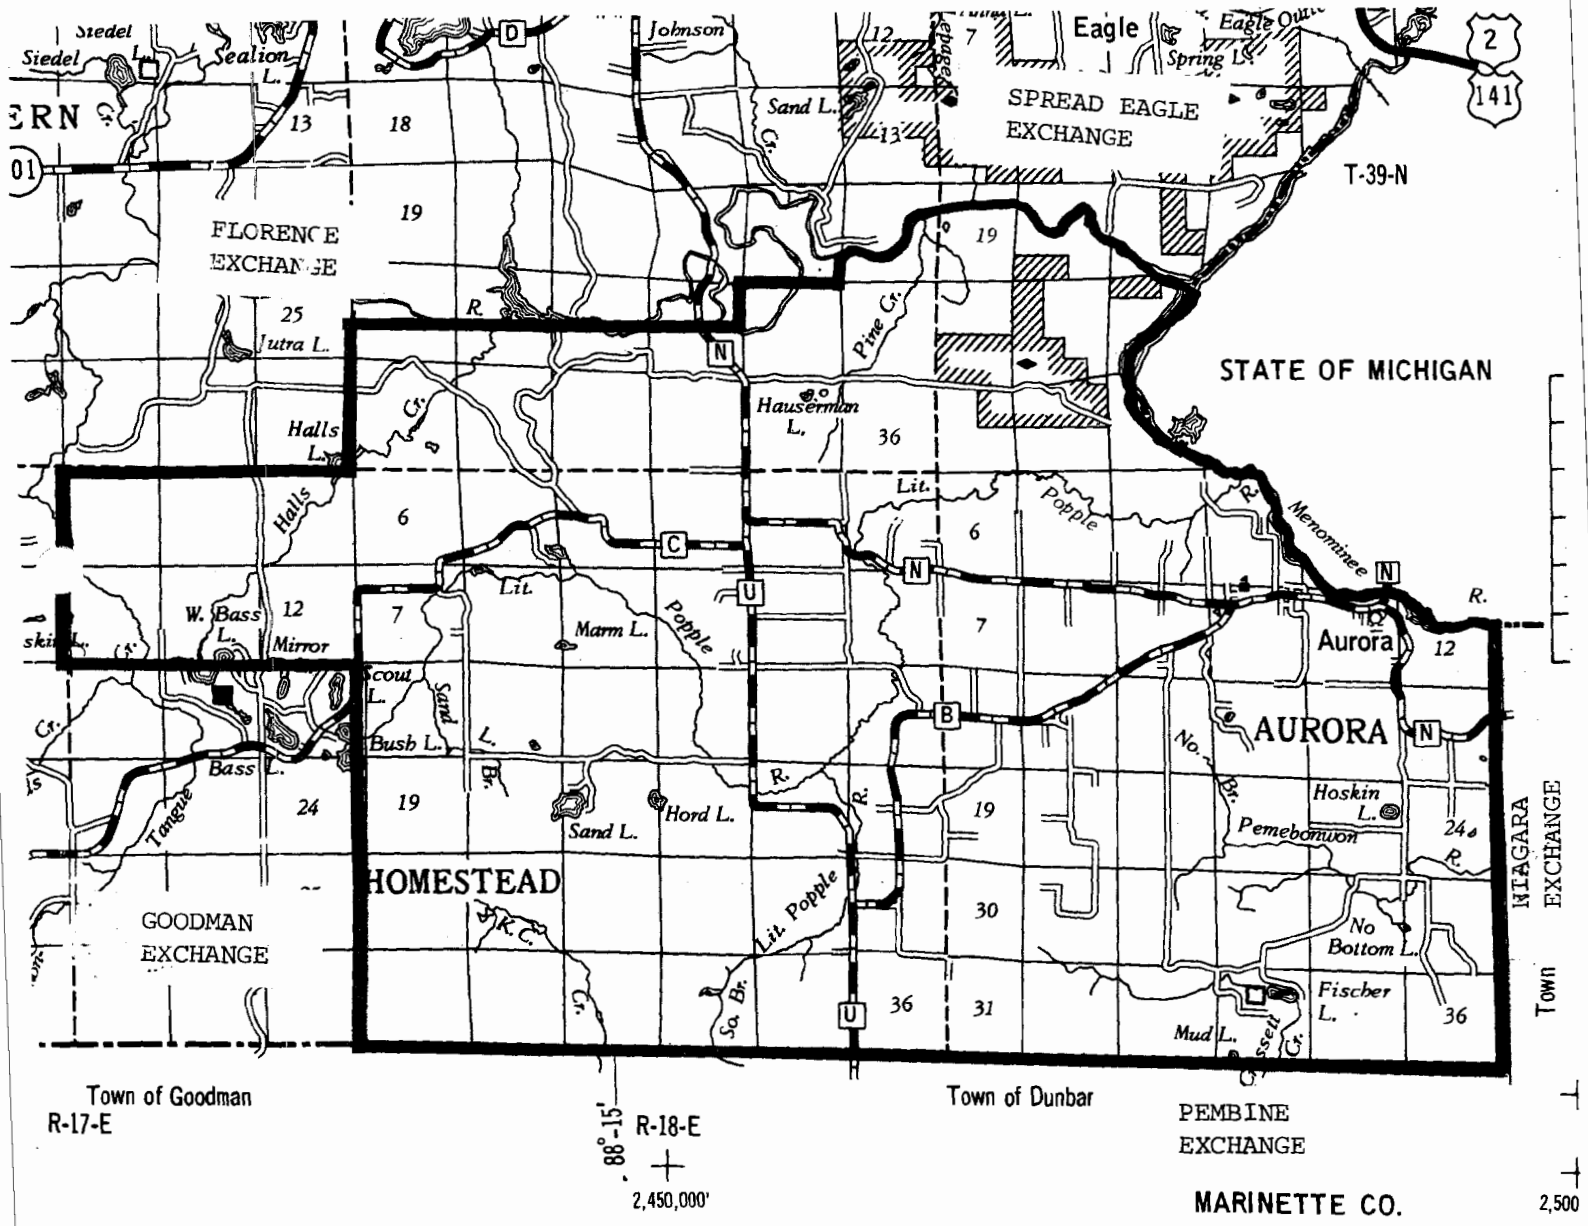

BY: Letter  
1979  
27, 1979

P.S.C.W. Acceptance by: Letter  
 Dated: February 27, 1979  
 Effective: February 27, 1979

EXCHANGE AREA BOUNDARY MAP  
NIAGARA, WISCONSIN

P.S.C.W. Acceptance by: Letter  
Dated: February 27, 1979  
Effective: February 27, 1979

EXCHANGE AREA BOUNDARY MAP  
SPREAD EAGLE, WISCONSIN

P.S.C.W. Acceptance by: Letter  
Dated: February 27, 1979  
Effective: February 27, 1979

EXCHANGE AREA BOUNDARY MAP  
AURORA, WISCONSIN

P.S.C.W. Acceptance by: Letter  
Dated: February 27, 1979  
Effective: February 27, 1979