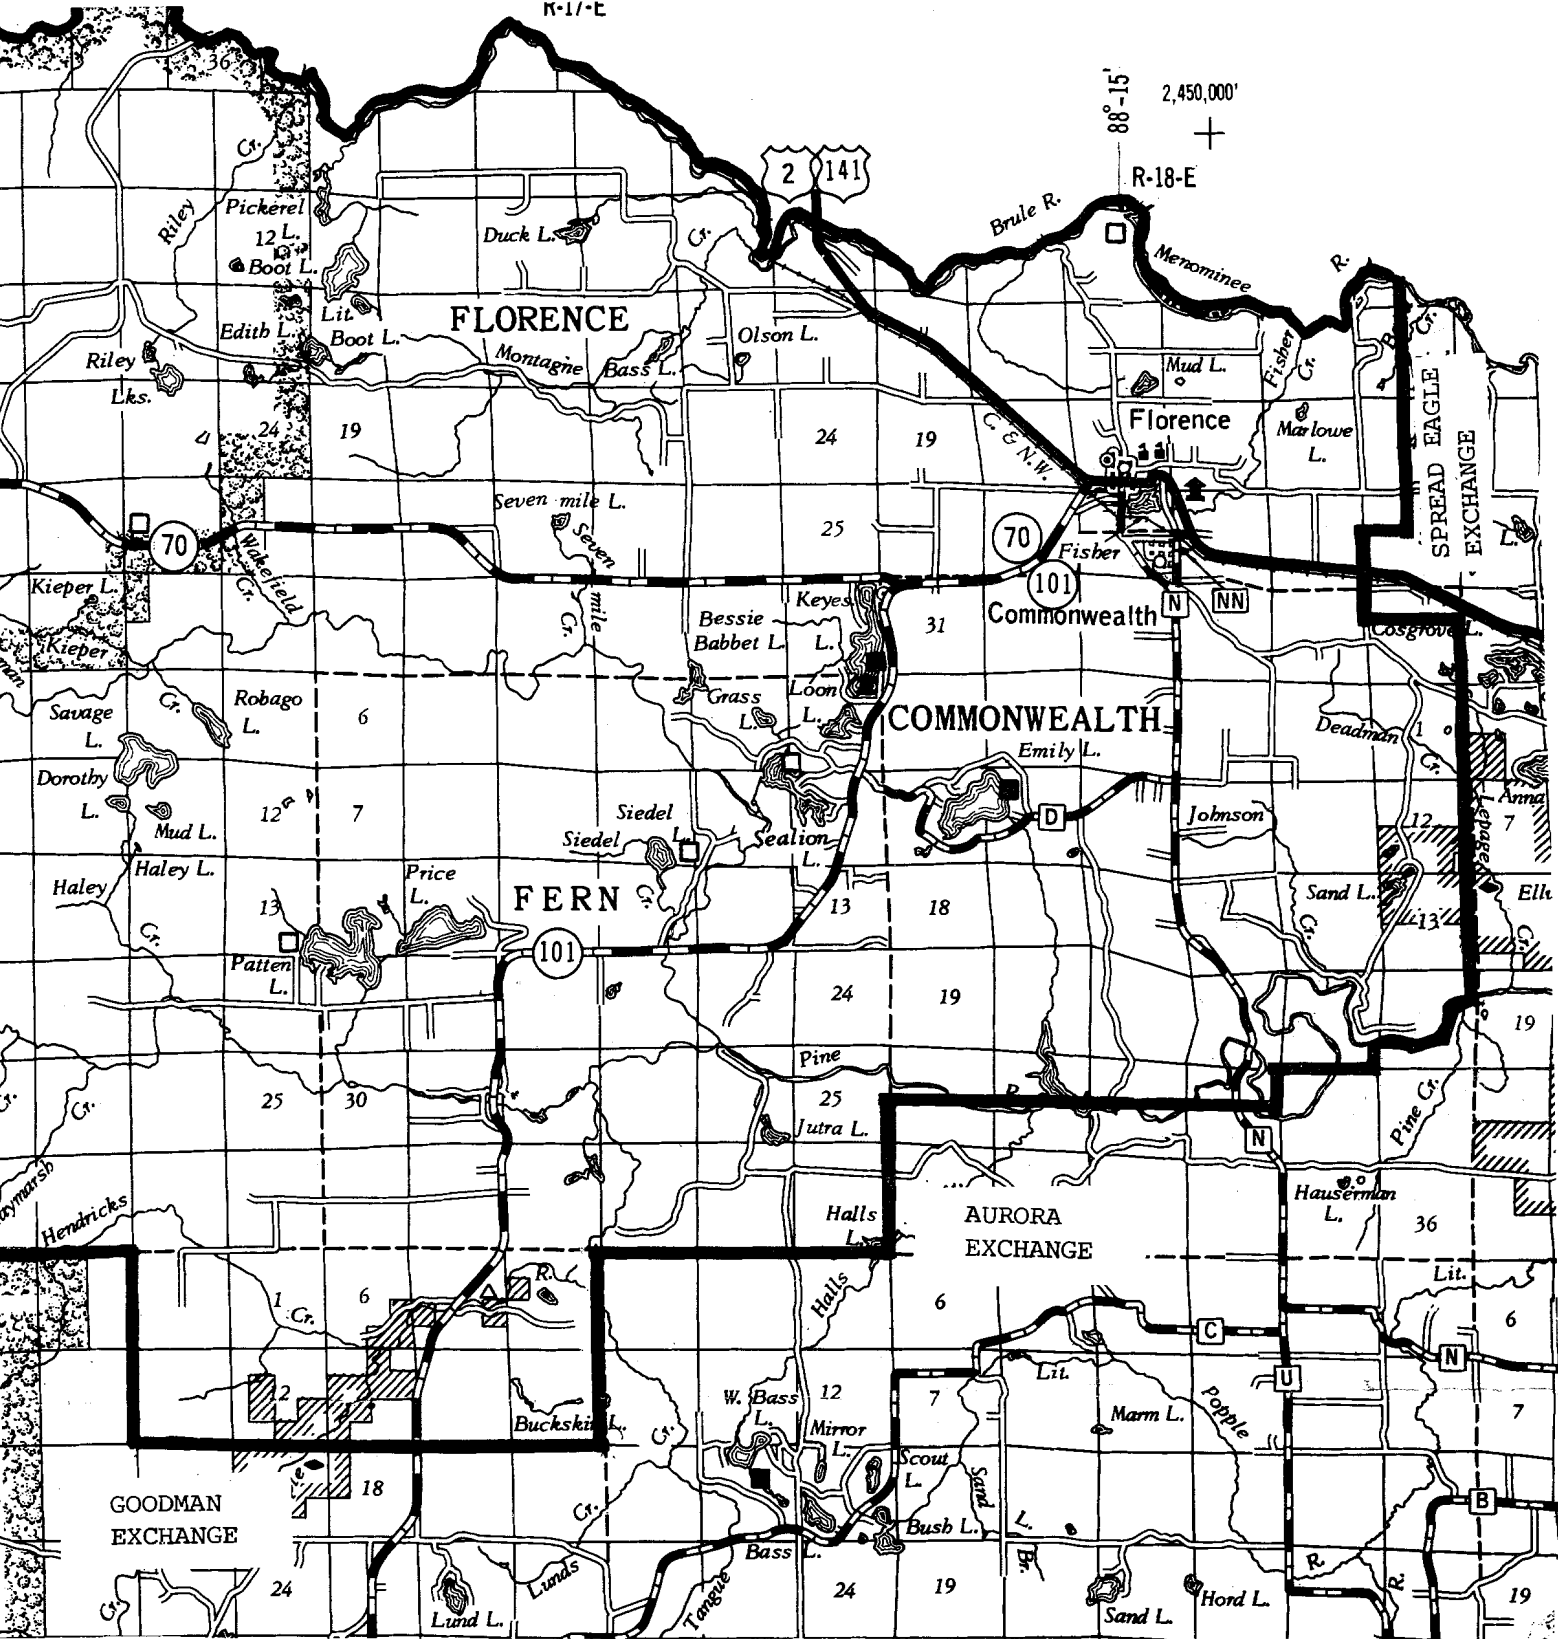

BY: Letter  
1979  
27, 1979

P.S.C.W. Acceptance by: Letter  
 Dated: February 27, 1979  
 Effective: February 27, 1979

EXCHANGE AREA BOUNDARY MAP  
NIAGARA, WISCONSIN

P.S.C.W. Acceptance by: Letter  
Dated: February 27, 1979  
Effective: February 27, 1979

EXCHANGE AREA BOUNDARY MAP  
SPREAD EAGLE, WISCONSIN

P.S.C.W. Acceptance by: Letter  
Dated: February 27, 1979  
Effective: February 27, 1979

EXCHANGE AREA BOUNDARY MAP  
AURORA, WISCONSIN

P.S.C.W. Acceptance by: Letter  
Dated: February 27, 1979  
Effective: February 27, 1979