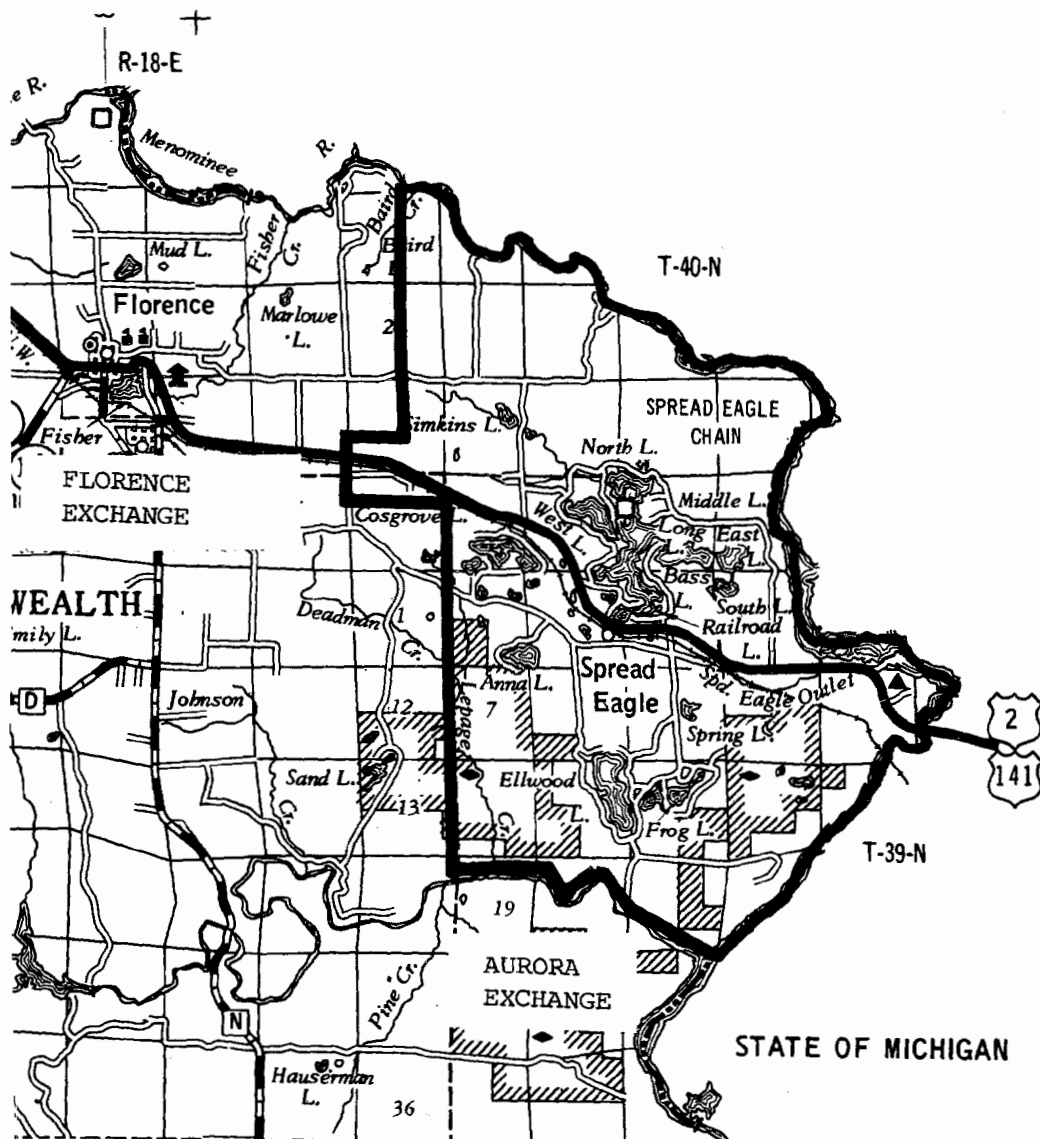

BY: Letter  
1979  
27, 1979

P.S.C.W. Acceptance by: Letter  
 Dated: February 27, 1979  
 Effective: February 27, 1979

EXCHANGE AREA BOUNDARY MAP  
NIAGARA, WISCONSIN

P.S.C.W. Acceptance by: Letter  
Dated: February 27, 1979  
Effective: February 27, 1979

EXCHANGE AREA BOUNDARY MAP  
SPREAD EAGLE, WISCONSIN

P.S.C.W. Acceptance by: Letter  
Dated: February 27, 1979  
Effective: February 27, 1979

EXCHANGE AREA BOUNDARY MAP  
AURORA, WISCONSIN

P.S.C.W. Acceptance by: Letter  
Dated: February 27, 1979  
Effective: February 27, 1979