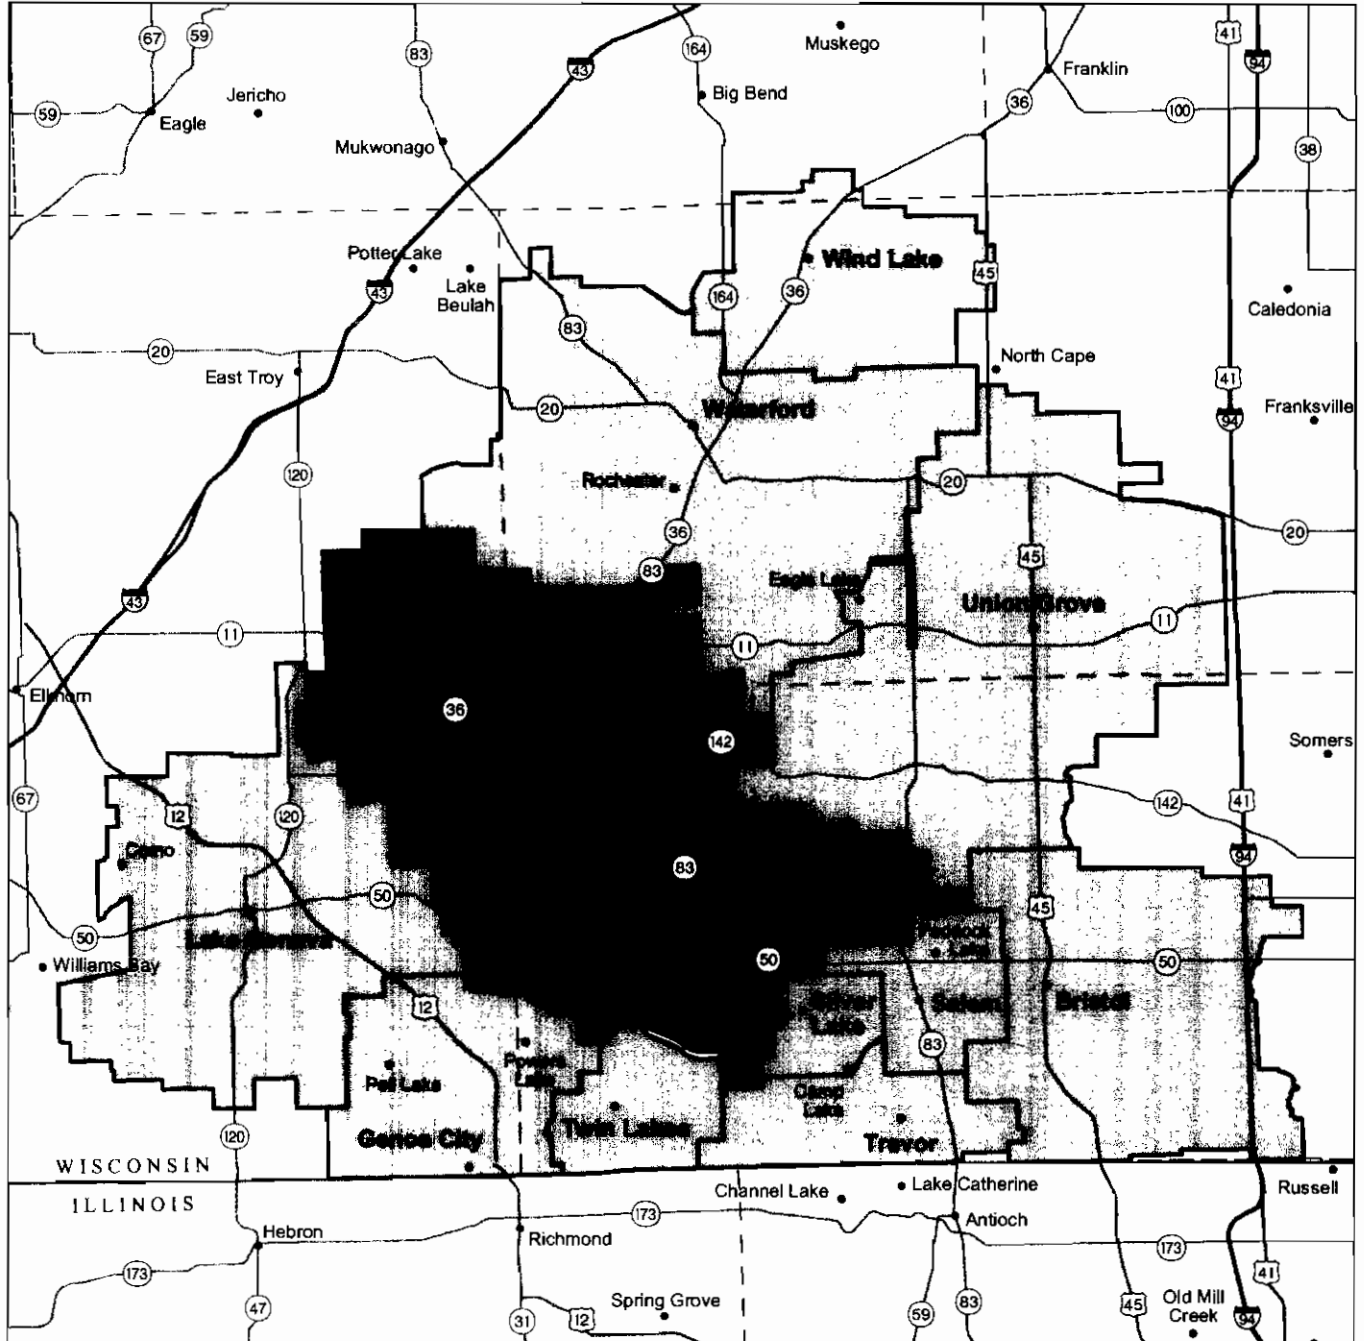

BURLINGTON, BRITTON & WHEATLAND EXCHANGE

REV. MAP

DATE: 5/27/76
 DRAWN BY: [Name]
 CHECKED BY: [Name]

BURLINGTON, BRIGHTON & WHEATLAND TELEPHONE COMPANY

Bohners Lake Exchange

EXTENDED AREA SERVICE (EAS) and EXTENDED COMMUNITY CALLING (ECC)

HOME EXCHANGE	EAS	ECC
Bohners Lake	Burlington Wheatland	Bristol East Troy Elkhorn Genoa City Trevor (Wilmot)
		Lake Geneva Salem Silver Lake Twin Lakes Wind Lake
		Union Grove Waterford Williams Bay

BURLINGTON, BRIGHTON & WHEATLAND TELEPHONE COMPANY

Wheatland Exchange

EXTENDED AREA SERVICE (EAS) and EXTENDED COMMUNITY CALLING (ECC)

 **HOME EXCHANGE**
Wheatland

 **EAS**
Bohners Lake
Burlington

 **ECC**
Bristol Silver Lake Waterford
Genoa City Trevor (Wilmot) Wind Lake
Lake Geneva Twin Lakes
Salem Union Grove