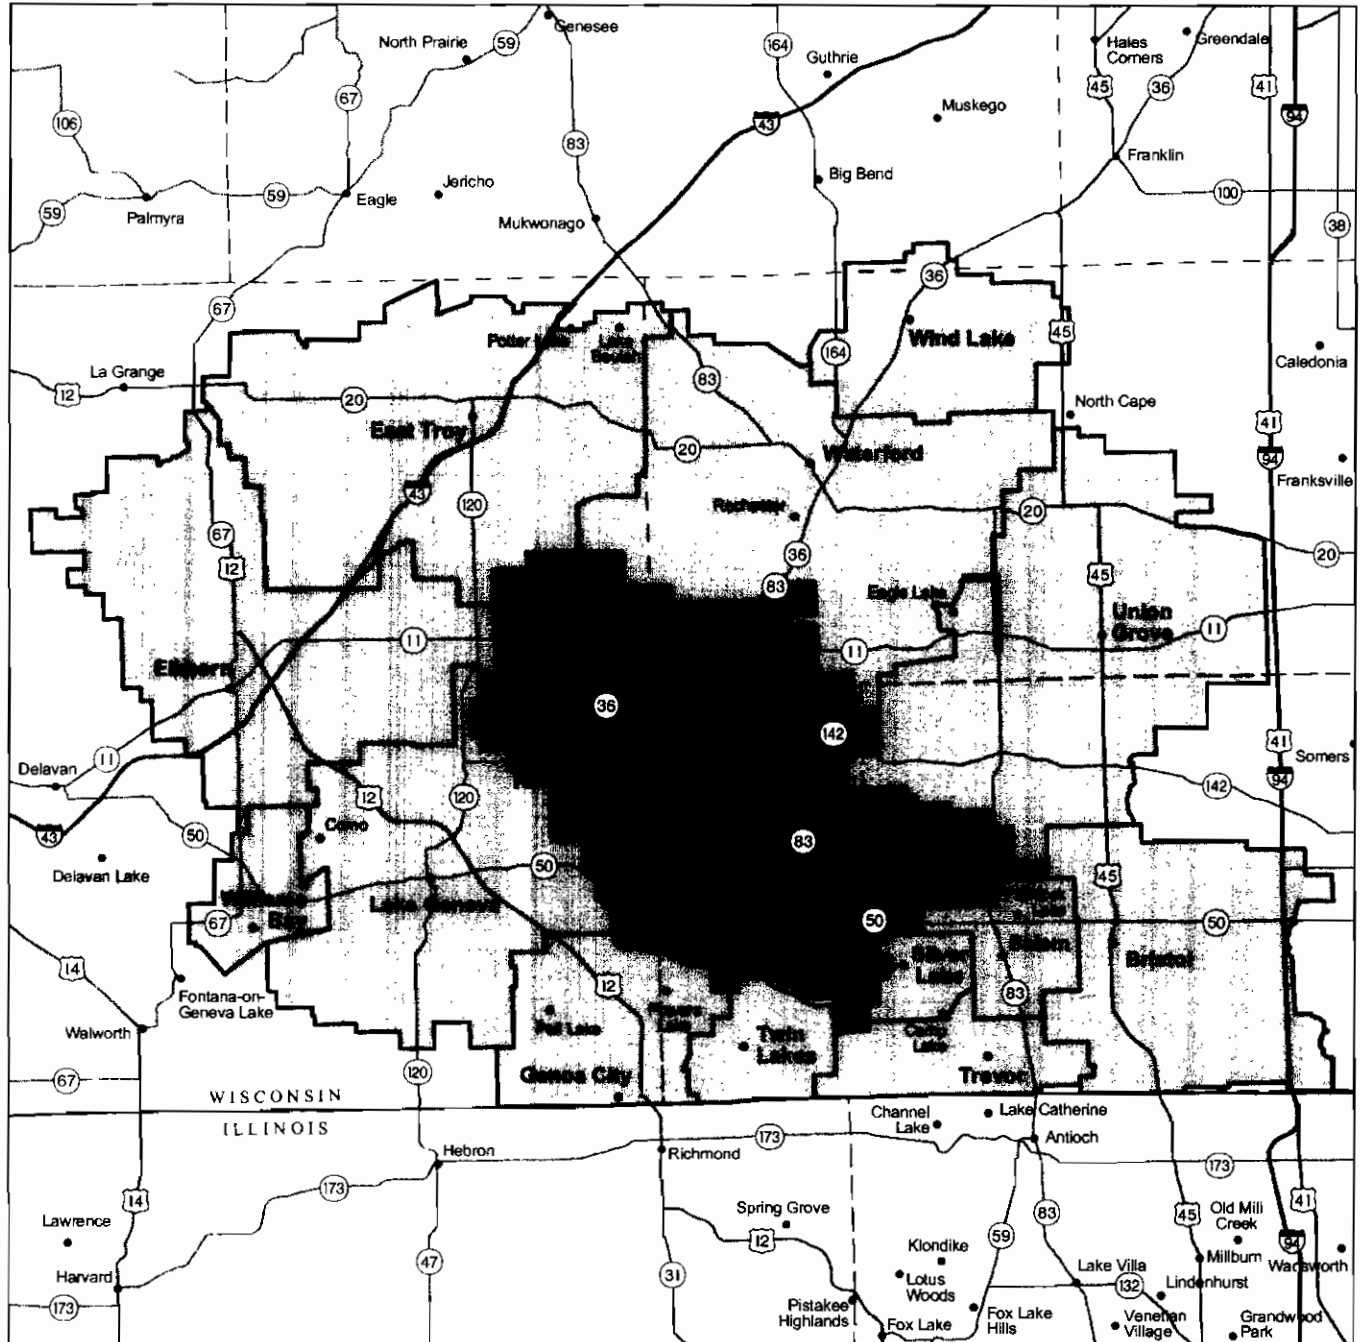

EXCHANGE SERVICE AREAS

- AMERITECH EXCHANGE
- B. B. & W. TELEPHONE CO. EXCHANGE
- SOUTHEAST TELEPHONE CO. EXCHANGE

EXCHANGE SERVICE AREAS

- AMERITECH EXCHANGE
- B. B. & W. TELEPHONE CO. EXCHANGE
- SOUTHEAST TELEPHONE CO. EXCHANGE

BURLINGTON, BRITTON & WHEATLAND EXCHANGE

REV. MAP

DATE: 5/27/76
 DRAWN BY: [Name]
 CHECKED BY: [Name]

BURLINGTON, BRIGHTON & WHEATLAND TELEPHONE COMPANY

Bohners Lake Exchange

EXTENDED AREA SERVICE (EAS) and EXTENDED COMMUNITY CALLING (ECC)

HOME EXCHANGE	EAS	ECC
Bohners Lake	Burlington Wheatland	Bristol East Troy Elkhorn Genoa City Trevor (Wilmot)
		Lake Geneva Salem Silver Lake Twin Lakes Wind Lake
		Union Grove Waterford Williams Bay

BURLINGTON, BRIGHTON & WHEATLAND TELEPHONE COMPANY

Wheatland Exchange

EXTENDED AREA SERVICE (EAS) and EXTENDED COMMUNITY CALLING (ECC)

 **HOME EXCHANGE**
Wheatland

 **EAS**
Bohners Lake
Burlington

 **ECC**
Bristol Silver Lake Waterford
Genoa City Trevor (Wilmot) Wind Lake
Lake Geneva Twin Lakes
Salem Union Grove